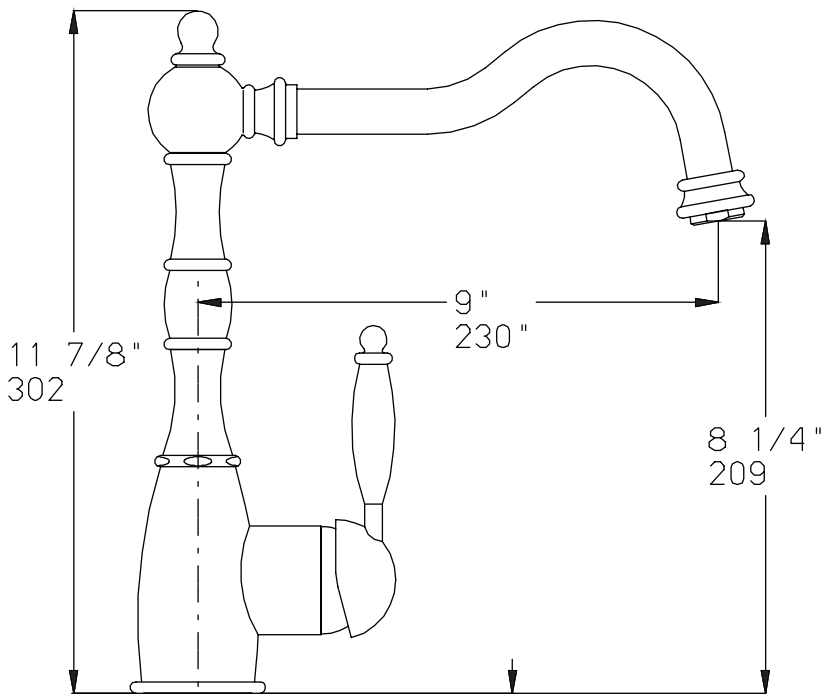

Victorian Single-Lever Classic Kitchen Faucet

FA007 | Chrome

HÄHN®

Features and Product Information

- Single-mount application
- Metal lever handle
- High-arch swivel spout
- Chrome Finish
- Ceramic disc cartridge for trouble-free service
- Solid brass construction

Technical Diagram