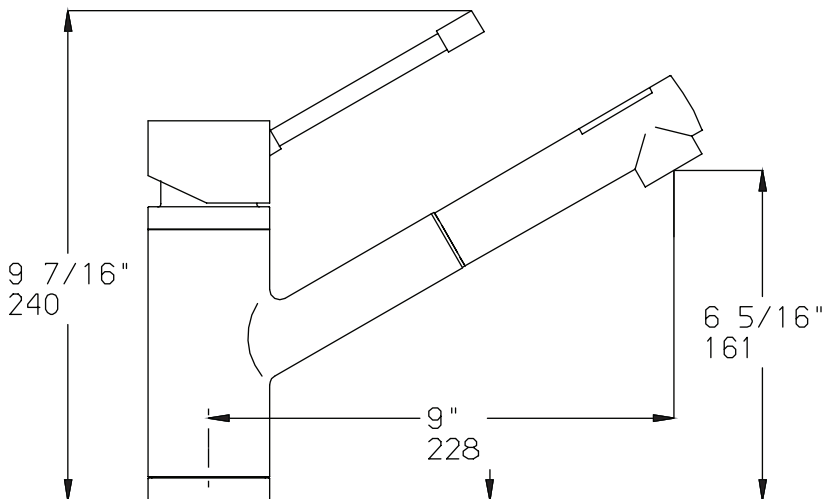

Modern Single-Lever Duo Pull-Out Kitchen Faucet

FA006 | Stainless Steel

HÄHN®

Features and Product Information

- Modern pull-out design
- Metal sprayhead with two water flow options diverts from spray to stream
- Single-lever handle for temperature and water pressure control
- Stainless Steel Finish
- Extra long double-braided stainless steel hose
- Ceramic disc cartridge for trouble-free service
- Solid brass construction

Technical Diagram