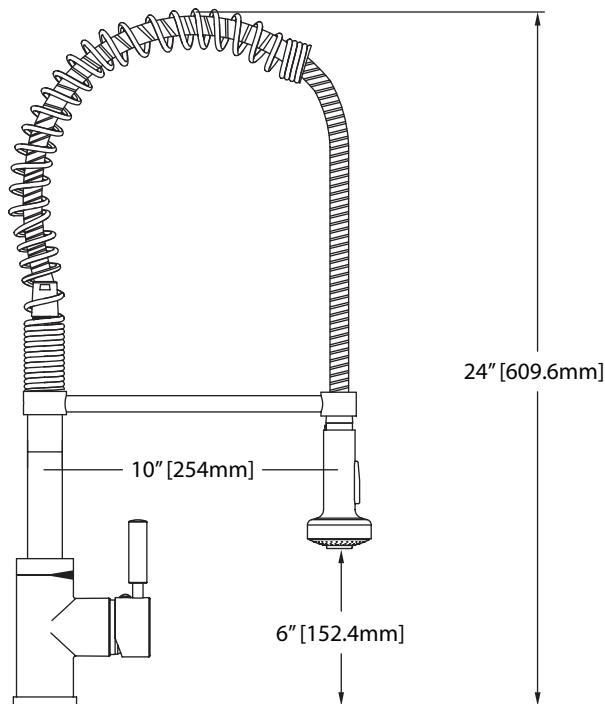

Modern Single-Lever Pull-Down Kitchen Faucet

FA002 | Stainless Steel

HÄHN®

Features and Product Information

- Modern pull-down design
- Metal sprayhead with two water flow options diverts from spray to stream
- Single-lever handle for temperature and water pressure control
- Stainless steel finish
- Extra long double-braided stainless steel hose
- Ceramic disc cartridge for trouble-free service
- Solid brass construction

Technical Diagram