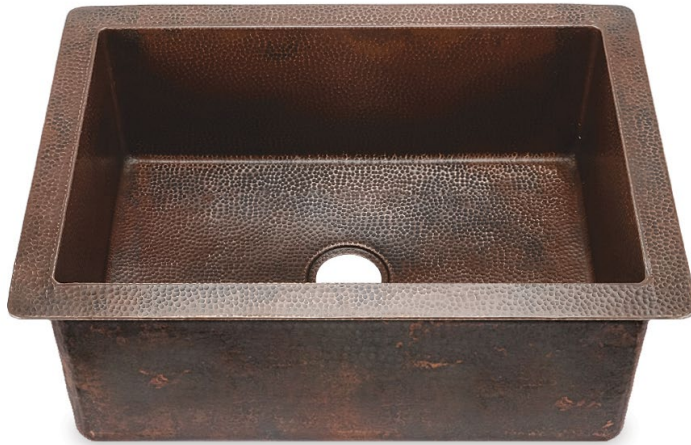

# CO004 Copper Series Medium Single Bowl Kitchen Sink

## Features and Product Information

- 14-Gauge, hammered copper finish
- 3-1/2" (90mm) drain opening
- Includes copper disposal flange

### Inside Sink Dimensions:

Length ..... 28"  
Width ..... 15"  
Depth ..... 10"

### Overall Sink Dimensions:

Length ..... 30"  
Width ..... 18"  
Depth ..... 10"

**Drain Connection:** .....3.5" (90mm)

**Gauge:** ..... 14

**Product Weight:** ..... 40 lbs.

**Installation Type:** ..... Undermount